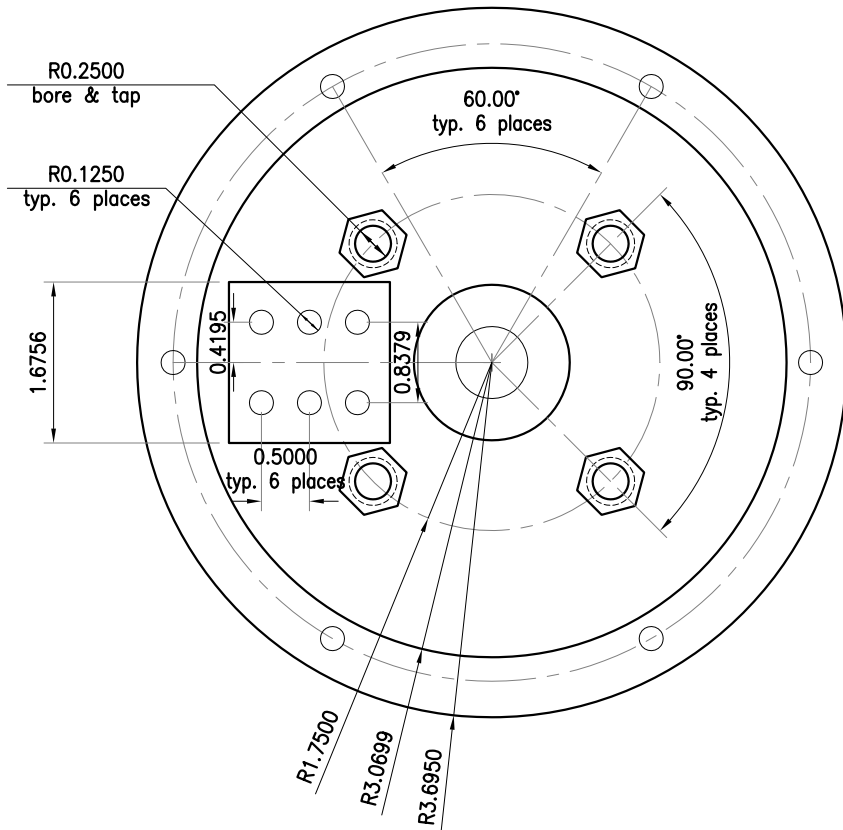

Permag 7" Motor Front Plate

Permag 7" Motor Front Plate

Fuse Weld Band
& Polish

Fuse Weld Band
& Polish

Fan Blade Detail