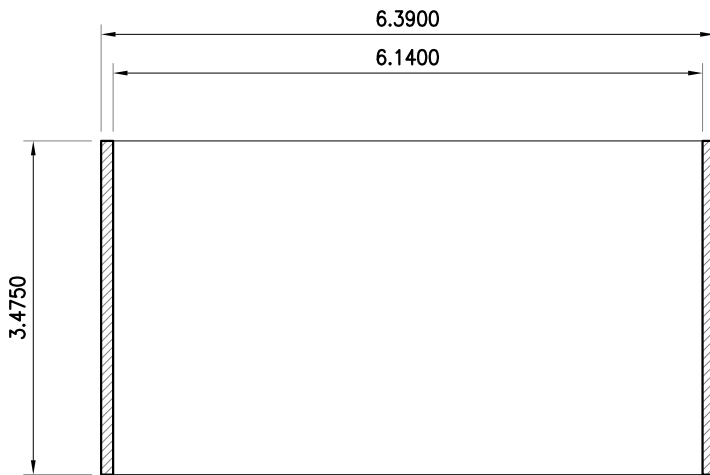

Permag 7" Motor Front Plate

Permag 7" Motor Front Plate

Fuse Weld Band
& Polish

Fuse Weld Band
& Polish

Fan Blade Detail